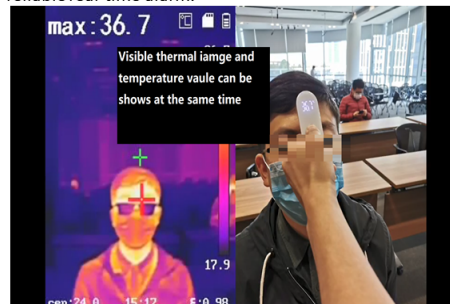

CIC
GROUP

SOLUCIONES
TÉRMICAS
PARA
MEDICIÓN
DE
TEMPERATURA
CORPORAL

HIKVISION
HIKVISION Temperature Screening Thermographic Handheld Camera: DS-2TP31B-3AUF

1 Features

The thermographic handheld camera of DS-2TP31B-3AUF, specially designed to detect elevated skin-surface temperature with high accuracy in real time. It can be widely used for preliminary temperature screening in office buildings, factories, stations, airports and other public places.

2 Highlights

Safer:
 Safety measurement distance avoiding unnecessary physical contact.

Reliable:
 High accuracy of temperature screening helps to get reliable real-time alarm.

Cámara Portátil para
Medición de Temperatura Corporal
/ Lente Térmico 6.2 mm / IP54 / Wi-Fi
Modelo: DS-2TP21B-6AVF/W
Marca: HIKVISION