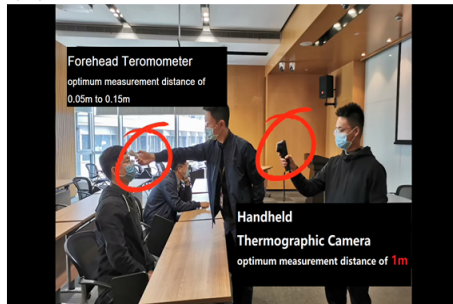

CIC
GROUP

SOLUCIONES
TÉRMICAS
PARA
MEDICIÓN
DE
TEMPERATURA
CORPORAL

HIKVISION
HIKVISION Temperature Screening Thermographic Handheld Camera: DS-2TP31B-3AUF

1 Features

The thermographic handheld camera of DS-2TP31B-3AUF, specially designed to detect elevated skin-surface temperature with high accuracy in real time. It can be widely used for preliminary temperature screening in office buildings, factories, stations, airports and other public places.

2 Highlights

Safer:
 Safety measurement distance avoiding unnecessary physical contact.

Reliable:
 High accuracy of temperature screening helps to get reliable real-time alarm.

Cámara Portátil para
Medición de Temperatura Corporal
/ Lente Térmico 6.2 mm / IP54 / Wi-Fi
Modelo: DS-2TP21B-6AVF/W
Marca: HIKVISION